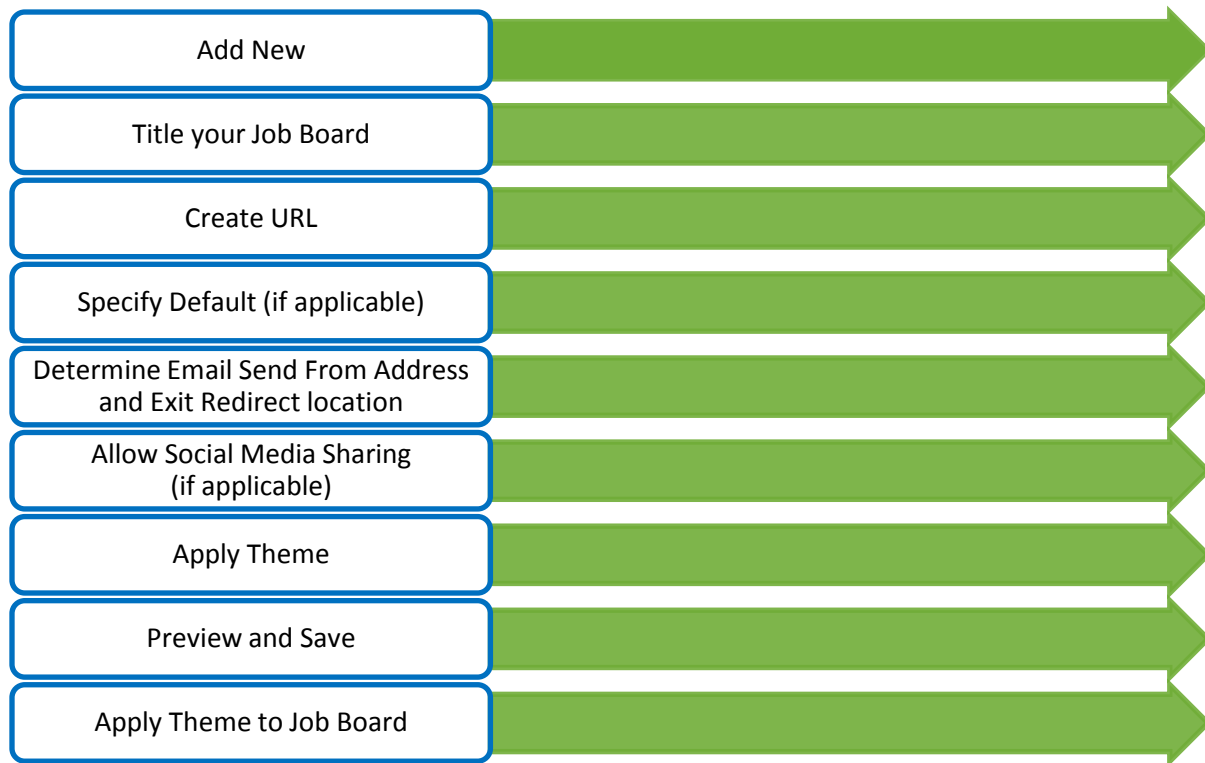

Aero Job Board Module Process Overviews

Use this as a reference when configuring your new Aero Job Board Module, creating postings, and publishing jobs to your Job Board!

Overall Process

Admin Main Tab – Theme

Create the branding for your Job Board(s).

Admin Main Tab – Job Boards

Set up the Job Board(s) and apply the branding.

Posting Main Tab – Create & Publish Posting

Job postings are created and published to your Job Board(s) under the Posting Main Tab.