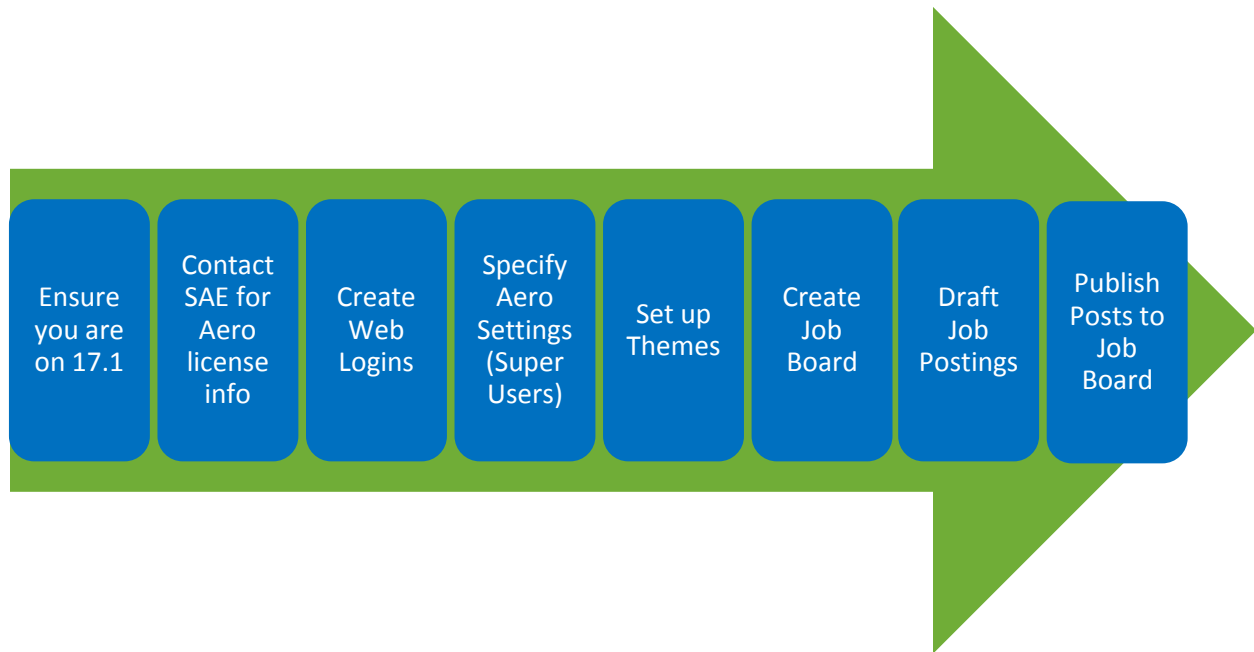

Aero Job Board Module Process Overviews

Use this as a reference when configuring your new Aero Job Board Module, creating postings, and publishing jobs to your Job Board!

Overall Process

Admin Main Tab – Theme

Create the branding for your Job Board(s).

Admin Main Tab – Job Boards

Set up the Job Board(s) and apply the branding.

Posting Main Tab – Create & Publish Posting

Job postings are created and published to your Job Board(s) under the Posting Main Tab.